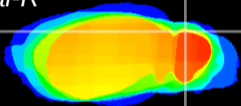

Coronal

Sagittal-R

Sagittal-L

ViBrism: CX07623
Horizontal

Cb lobe