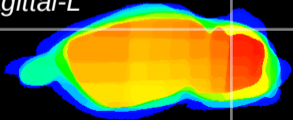

Coronal

Sagittal-R

Sagittal-L

ViBrism: CX07623
Horizontal

Cb lobe