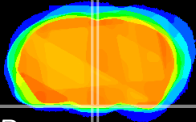

Coronal

Sagittal-R

Sagittal-L

ViBrism: CX07632
Horizontal

Arc