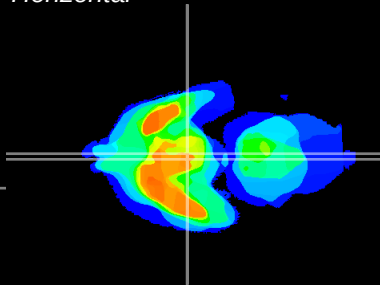

Coronal

Sagittal-R

Sagittal-L

ViBrism: CX07632
Horizontal

Arc