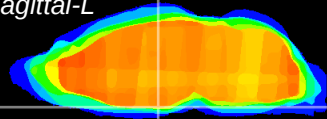

Coronal

Sagittal-R

Sagittal-L

ViBrism: CX07632
Horizontal

Arc