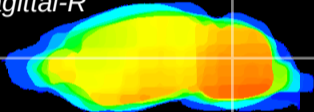

Coronal

Sagittal-R

Sagittal-L

ViBrism: CX07644
Horizontal

Cb nucleus