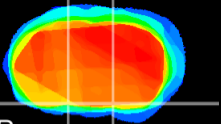

Coronal

Sagittal-R

Sagittal-L

ViBrism: CX07682
Horizontal

S0