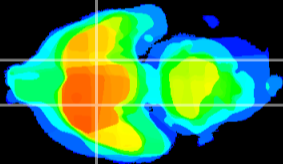

Coronal

Sagittal-R

Sagittal-L

ViBrism: CX07682
Horizontal

S0