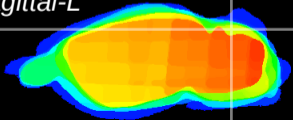

Coronal

Sagittal-R

Sagittal-L

ViBrism: CX07703
Horizontal

Cb lobe