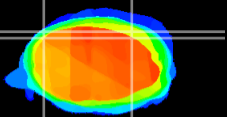

Coronal

Sagittal-R

Sagittal-L

ViBrism: CX07703
Horizontal

Cb lobe