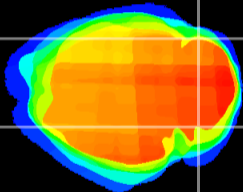

Coronal

Sagittal-R

Sagittal-L

ViBrism: CX07703
Horizontal

Cb lobe