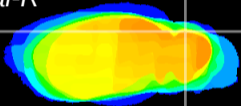

Coronal

Sagittal-R

Sagittal-L

ViBrism: CX07703
Horizontal

Cb lobe