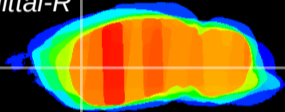

Coronal

Sagittal-R

Sagittal-L

ViBrism: CX07730
Horizontal

CPU lateral