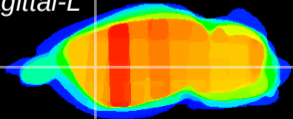

Coronal

Sagittal-R

Sagittal-L

ViBrism: CX07730
Horizontal

CPU lateral