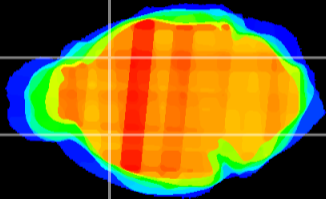

Coronal

Sagittal-R

Sagittal-L

ViBrism: CX07730
Horizontal

CPU lateral