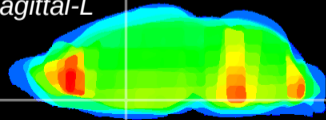

Coronal

Sagittal-R

Sagittal-L

ViBriSM: CX07873
Horizontal

MPA