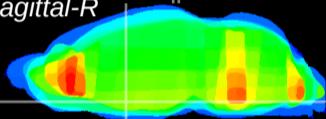

Coronal

Sagittal-R

Sagittal-L

ViBriSM: CX07873
Horizontal

MPA