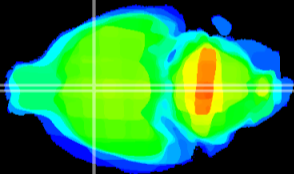

Coronal

Sagittal-R

Sagittal-L

ViBriSM: CX07873
Horizontal

MPA