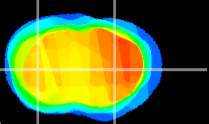

Coronal

Sagittal-R

Sagittal-L

ViBris: CX07895
Horizontal

CPU lateral