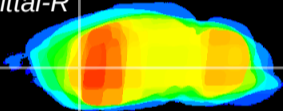

Coronal

Sagittal-R

Sagittal-L

ViBris: CX07895
Horizontal

CPU lateral