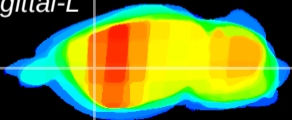

Coronal

Sagittal-R

Sagittal-L

ViBris: CX07895
Horizontal

CPU lateral