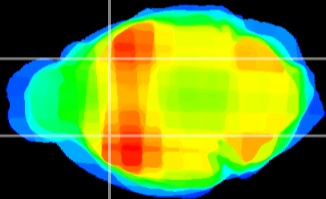

Coronal

Sagittal-R

Sagittal-L

ViBris: CX07895
Horizontal

CPU lateral