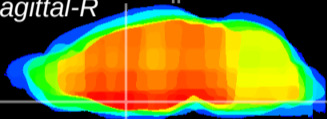

Coronal

Sagittal-R

Sagittal-L

ViBrisM: CX07903
Horizontal

MPA