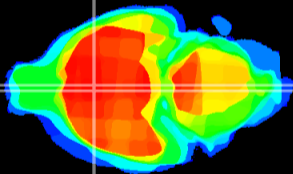

Coronal

Sagittal-R

Sagittal-L

ViBrisM: CX07903
Horizontal

MPA