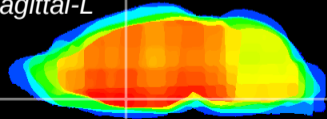

Coronal

Sagittal-R

Sagittal-L

ViBrisM: CX07903
Horizontal

MPA