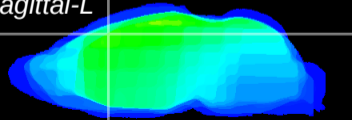

Coronal

Sagittal-R

Sagittal-L

ViBrism: CX07980  
Horizontal

Cx motor