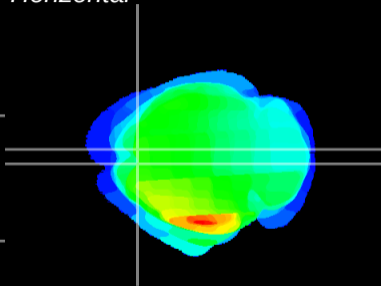

Coronal

Sagittal-R

Sagittal-L

ViBrism: CX07980  
Horizontal

Cx motor