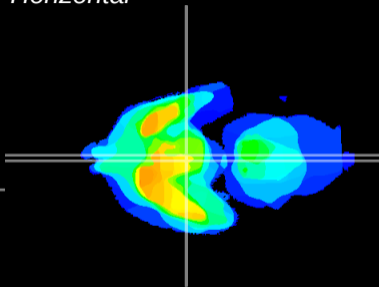

Coronal

Sagittal-R

Sagittal-L

ViBrism: CX08093
Horizontal

Arc