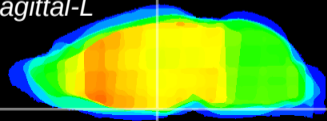

Coronal

Sagittal-R

Sagittal-L

ViBrism: CX08093
Horizontal

Arc