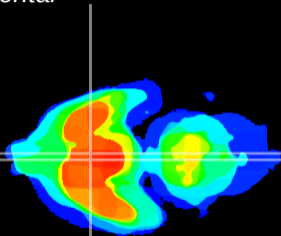

Coronal

Sagittal-R

Sagittal-L

ViBrisM: CX08114  
Horizontal

SCN