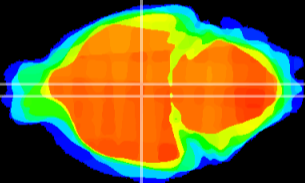

Coronal

Sagittal-R

Sagittal-L

ViBrism: CX08126
Horizontal

DM