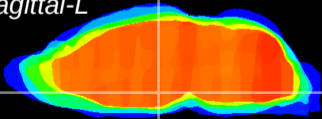

Coronal

Sagittal-R

Sagittal-L

ViBrism: CX08126
Horizontal

DM