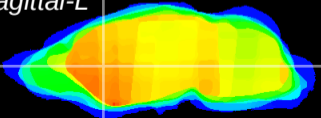

Coronal

Sagittal-R

Sagittal-L

ViBris: CX08193
Horizontal

CPU medial