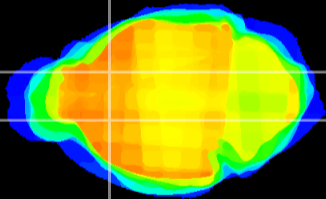

Coronal

Sagittal-R

Sagittal-L

ViBris: CX08193
Horizontal

CPU medial