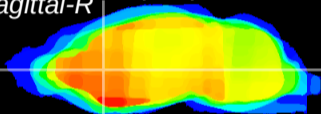

Coronal

Sagittal-R

Sagittal-L

ViBris: CX08193
Horizontal

CPU medial