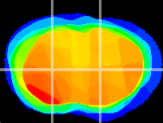

Coronal

Sagittal-R

Sagittal-L

ViBris: CX08193
Horizontal

CPU medial