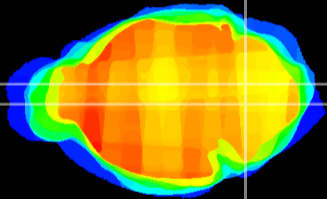

Coronal

Sagittal-R

Sagittal-L

ViBrism: CX08217
Horizontal

MVe