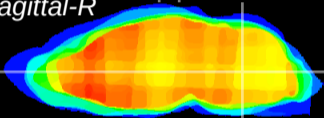

Coronal

Sagittal-R

Sagittal-L

ViBrism: CX08217
Horizontal

MVe