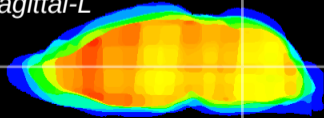

Coronal

Sagittal-R

Sagittal-L

ViBrism: CX08217
Horizontal

MVe