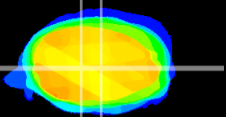

Coronal

Sagittal-R

Sagittal-L

ViBrism: CX08217
Horizontal

MVe