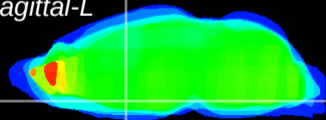

Coronal

Sagittal-R

Sagittal-L

ViBrism: CX08291
Horizontal

MPA