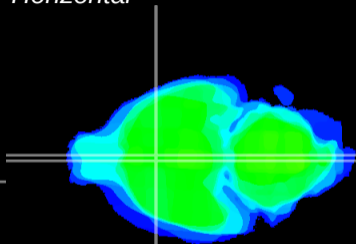

Coronal

Sagittal-R

Sagittal-L

ViBrism: CX08291
Horizontal

MPA