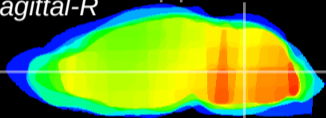

Coronal

Sagittal-R

Sagittal-L

ViBrism: CX08402
Horizontal

MVe