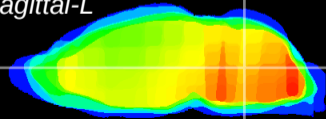

Coronal

Sagittal-R

Sagittal-L

ViBrism: CX08402
Horizontal

MVe