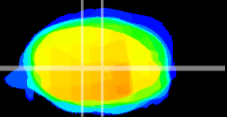

Coronal

Sagittal-R

Sagittal-L

ViBrism: CX08402
Horizontal

MVe