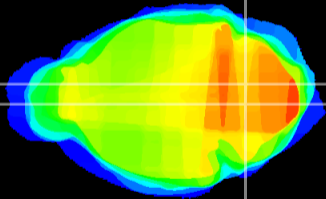

Coronal

Sagittal-R

Sagittal-L

ViBrism: CX08402
Horizontal

MVe