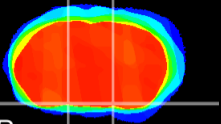

Coronal

Sagittal-R

Sagittal-L

ViBrism: CX08433
Horizontal

S0