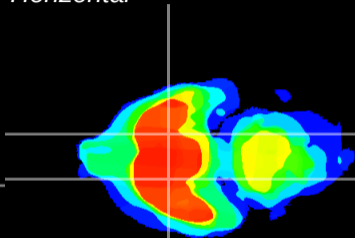

Coronal

Sagittal-R

Sagittal-L

ViBrism: CX08433
Horizontal

S0