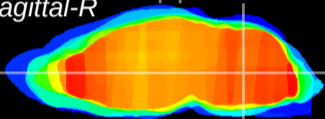

Coronal

Sagittal-R

Sagittal-L

ViBriSM: CX08573
Horizontal

MVe