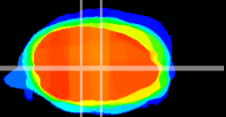

Coronal

Sagittal-R

Sagittal-L

ViBriSM: CX08573
Horizontal

MVe