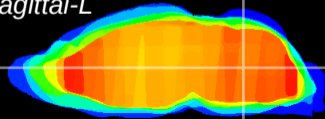

Coronal

Sagittal-R

Sagittal-L

ViBriSM: CX08573
Horizontal

MVe