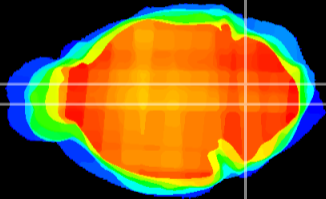

Coronal

Sagittal-R

Sagittal-L

ViBriSM: CX08573
Horizontal

MVe