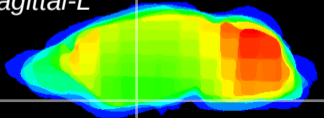

Coronal

Sagittal-R

Sagittal-L

ViBriSm: CX08650
Horizontal

S0