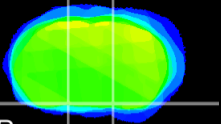

Coronal

Sagittal-R

Sagittal-L

ViBriSm: CX08650
Horizontal

S0