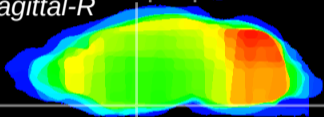

Coronal

Sagittal-R

Sagittal-L

ViBriSm: CX08650
Horizontal

S0