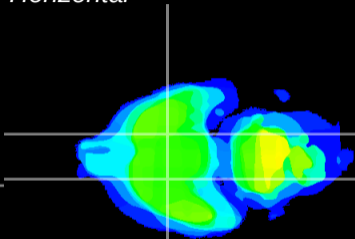

Coronal

Sagittal-R

Sagittal-L

ViBriSm: CX08650
Horizontal

S0