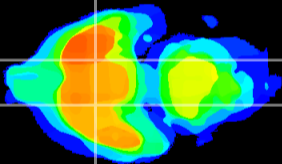

Coronal

Sagittal-R

Sagittal-L

ViBrisM: CX08737
Horizontal

S0