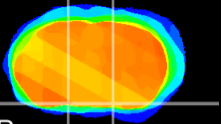

Coronal

Sagittal-R

Sagittal-L

ViBrisM: CX08737
Horizontal

S0