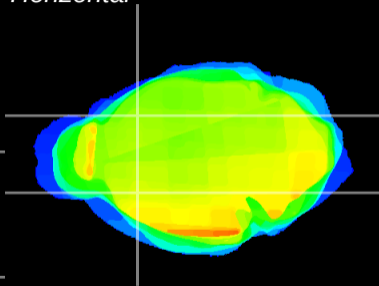

Coronal

Sagittal-R

Sagittal-L

ViBrism: CX08812
Horizontal

CPU lateral