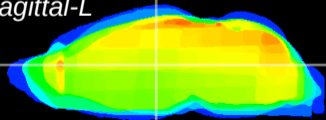

Coronal

Sagittal-R

Sagittal-L

ViBrism: CX08812
Horizontal

MD