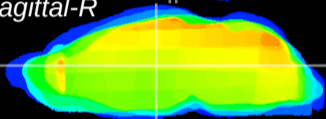

Coronal

Sagittal-R

Sagittal-L

ViBrism: CX08812
Horizontal

MD