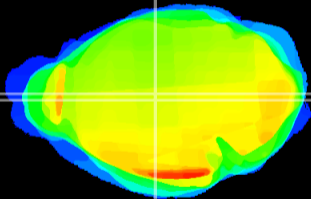

Coronal

Sagittal-R

Sagittal-L

ViBrism: CX08812
Horizontal

MD