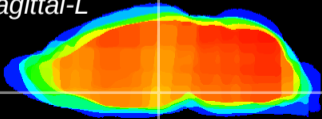

Coronal

Sagittal-R

Sagittal-L

ViBrism: CX08861
Horizontal

DM