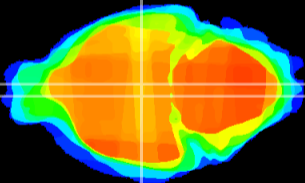

Coronal

Sagittal-R

Sagittal-L

ViBrism: CX08861
Horizontal

DM