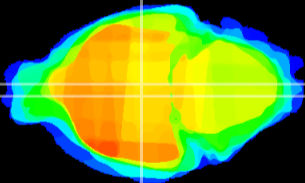

Coronal

Sagittal-R

Sagittal-L

ViBrism: CX08962
Horizontal

DM