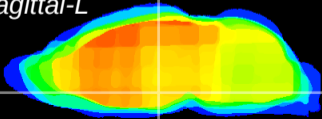

Coronal

Sagittal-R

Sagittal-L

ViBrism: CX08962
Horizontal

DM