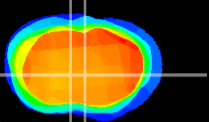

Coronal

Sagittal-R

Sagittal-L

ViBrism: CX08962
Horizontal

LS