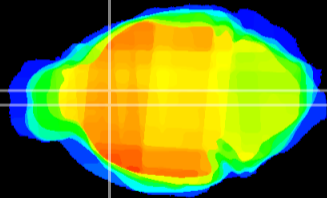

Coronal

Sagittal-R

Sagittal-L

ViBrism: CX08962
Horizontal

LS