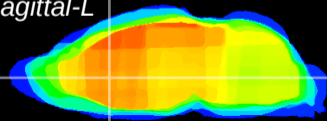

Coronal

Sagittal-R

Sagittal-L

ViBrism: CX08962
Horizontal

LS