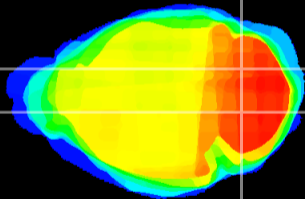

Coronal

Sagittal-R

Sagittal-L

ViBrism: CX08969
Horizontal

Cb nucleus