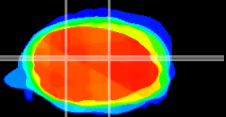

Coronal

Sagittal-R

Sagittal-L

ViBrism: CX08969
Horizontal

Cb nucleus