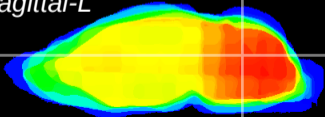

Coronal

Sagittal-R

Sagittal-L

ViBrism: CX08969
Horizontal

Cb nucleus