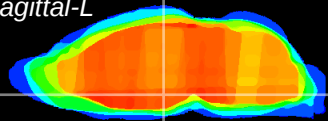

Coronal

Sagittal-R

Sagittal-L

ViBrism: CX08981
Horizontal

DM