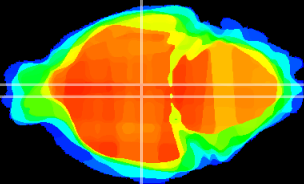

Coronal

Sagittal-R

Sagittal-L

ViBrism: CX08981
Horizontal

DM