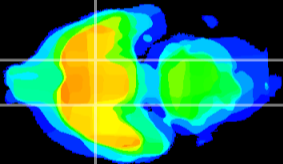

Coronal

Sagittal-R

Sagittal-L

ViBrism: CX09027
Horizontal

S0