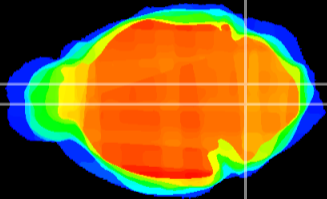

Coronal

Sagittal-R

Sagittal-L

ViBrism: CX09109
Horizontal

MVe