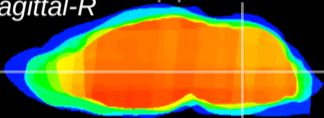

Coronal

Sagittal-R

Sagittal-L

ViBrism: CX09109
Horizontal

MVe