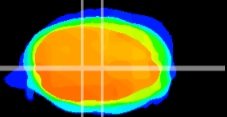

Coronal

Sagittal-R

Sagittal-L

ViBrism: CX09109
Horizontal

MVe