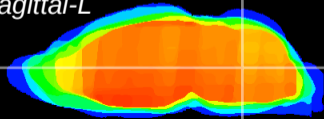

Coronal

Sagittal-R

Sagittal-L

ViBrism: CX09109
Horizontal

MVe