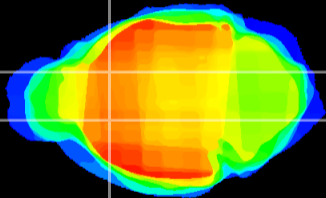

Coronal

Sagittal-R

Sagittal-L

ViBrism: CX09114
Horizontal

CPU medial