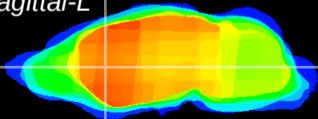

Coronal

Sagittal-R

Sagittal-L

ViBrism: CX09114
Horizontal

CPU medial