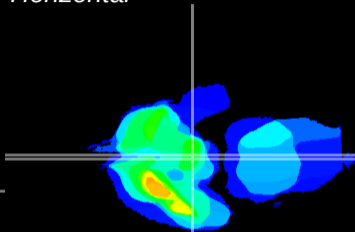

Coronal

Sagittal-R

Sagittal-L

ViBrism: CX09145
Horizontal

ME