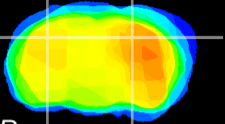

Coronal

Sagittal-R

Sagittal-L

ViBrism: CX09180
Horizontal

CA2/CA3