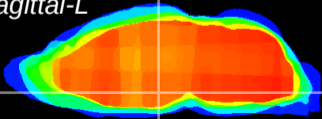

Coronal

Sagittal-R

Sagittal-L

ViBrism: CX09207
Horizontal

DM