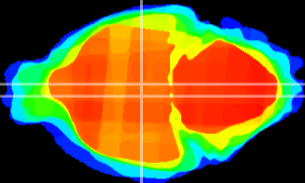

Coronal

Sagittal-R

Sagittal-L

ViBrism: CX09207
Horizontal

DM