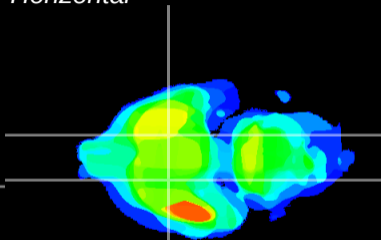

Coronal

Sagittal-R

Sagittal-L

ViBrism: CX09241  
Horizontal

S0