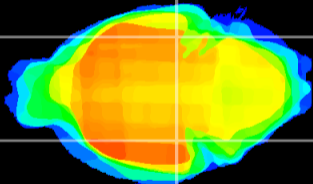

Coronal

Sagittal-R

Sagittal-L

ViBrism: CX09277
Horizontal

ventral S