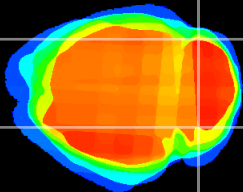

Coronal

Sagittal-R

Sagittal-L

ViBrism: CX09365
Horizontal

Cb lobe