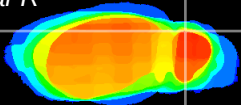

Coronal

Sagittal-R

Sagittal-L

ViBrism: CX09365
Horizontal

Cb lobe