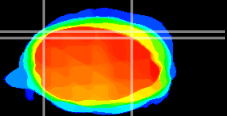

Coronal

Sagittal-R

Sagittal-L

ViBrism: CX09365
Horizontal

Cb lobe