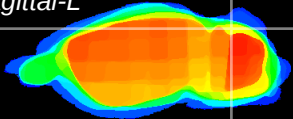

Coronal

Sagittal-R

Sagittal-L

ViBrism: CX09365
Horizontal

Cb lobe