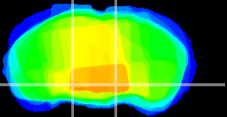

Coronal

Sagittal-R

Sagittal-L

ViBrism: CX09368
Horizontal

SN