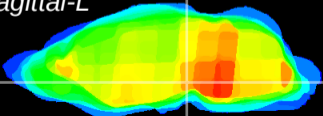

Coronal

Sagittal-R

Sagittal-L

ViBrism: CX09368
Horizontal

SN