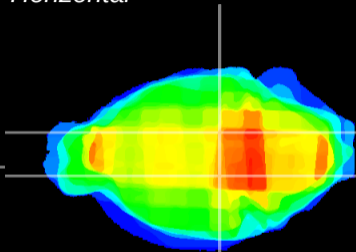

Coronal

Sagittal-R

Sagittal-L

ViBrism: CX09368
Horizontal

SN