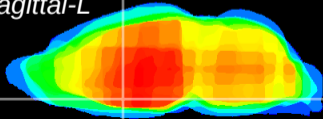

Coronal

Sagittal-R

Sagittal-L

ViBrisM: CX09444
Horizontal

MPA