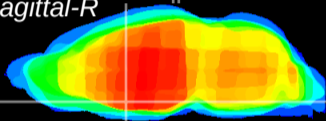

Coronal

Sagittal-R

Sagittal-L

ViBrisM: CX09444
Horizontal

MPA