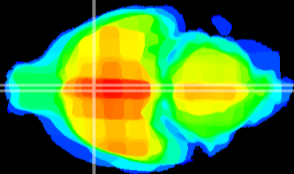

Coronal

Sagittal-R

Sagittal-L

ViBrisM: CX09444
Horizontal

MPA