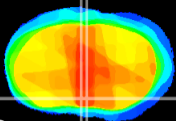

Coronal

Sagittal-R

Sagittal-L

ViBrisM: CX09444
Horizontal

MPA