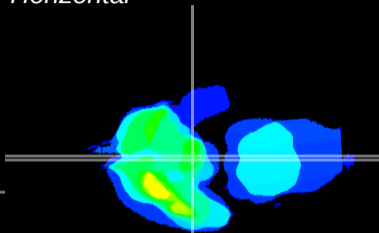

Coronal

Sagittal-R

Sagittal-L

ViBrism: CX09575
Horizontal

ME