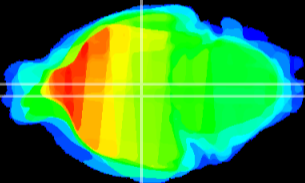

Coronal

Sagittal-R

Sagittal-L

ViBrism: CX09650
Horizontal

DM