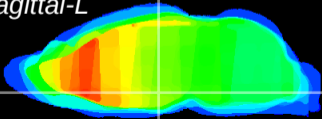

Coronal

Sagittal-R

Sagittal-L

ViBrism: CX09650
Horizontal

DM