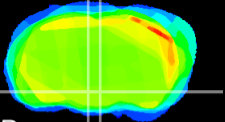

Coronal

Sagittal-R

Sagittal-L

ViBrism: CX09650
Horizontal

DM