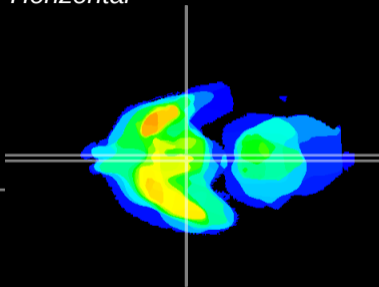

Coronal

Sagittal-R

Sagittal-L

ViBrism: CX09657
Horizontal

Arc