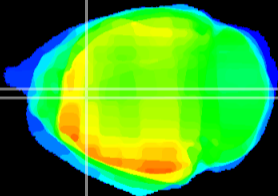

Coronal

Sagittal-R

Sagittal-L

ViBrism: CX09686
Horizontal

Cx cingulate