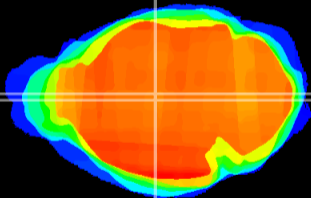

Coronal

Sagittal-R

Sagittal-L

ViBrism: CX09694
Horizontal

MD