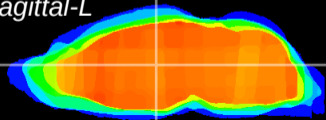

Coronal

Sagittal-R

Sagittal-L

ViBrism: CX09694
Horizontal

MD