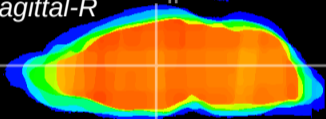

Coronal

Sagittal-R

Sagittal-L

ViBrism: CX09694
Horizontal

MD