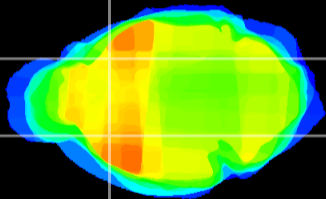

Coronal

Sagittal-R

Sagittal-L

ViBrisM: CX09704
Horizontal

CPU lateral