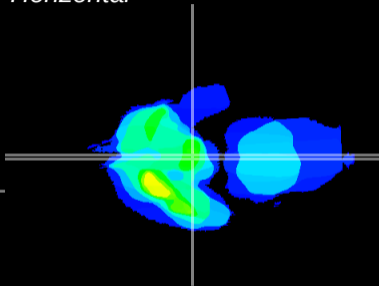

Coronal

Sagittal-R

Sagittal-L

ViBrism: CX09752
Horizontal

ME