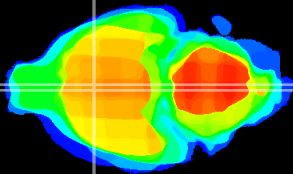

Coronal

Sagittal-R

Sagittal-L

ViBrism: CX09848
Horizontal

MPA