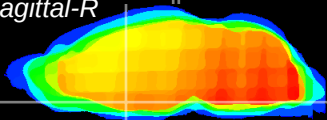

Coronal

Sagittal-R

Sagittal-L

ViBrism: CX09848
Horizontal

MPA