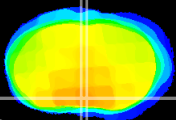

Coronal

Sagittal-R

Sagittal-L

ViBrism: CX09848
Horizontal

MPA