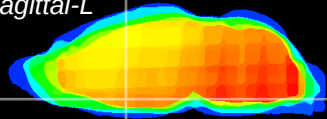

Coronal

Sagittal-R

Sagittal-L

ViBrism: CX09848
Horizontal

MPA