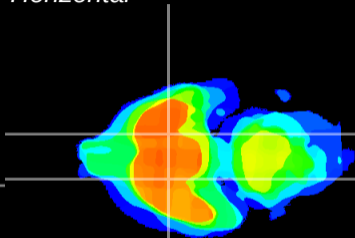

Coronal

Sagittal-R

Sagittal-L

ViBriSM: CX09892
Horizontal

S0