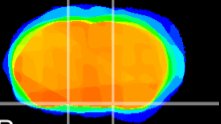

Coronal

Sagittal-R

Sagittal-L

ViBriSM: CX09892
Horizontal

S0