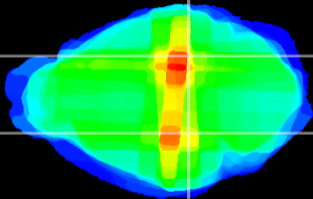

Coronal

Sagittal-R

Sagittal-L

ViBrism: CX09902
Horizontal

MG