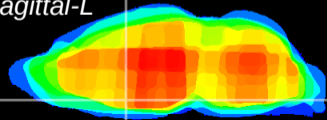

Coronal

Sagittal-R

Sagittal-L

ViBrism: CX10029
Horizontal

MPA